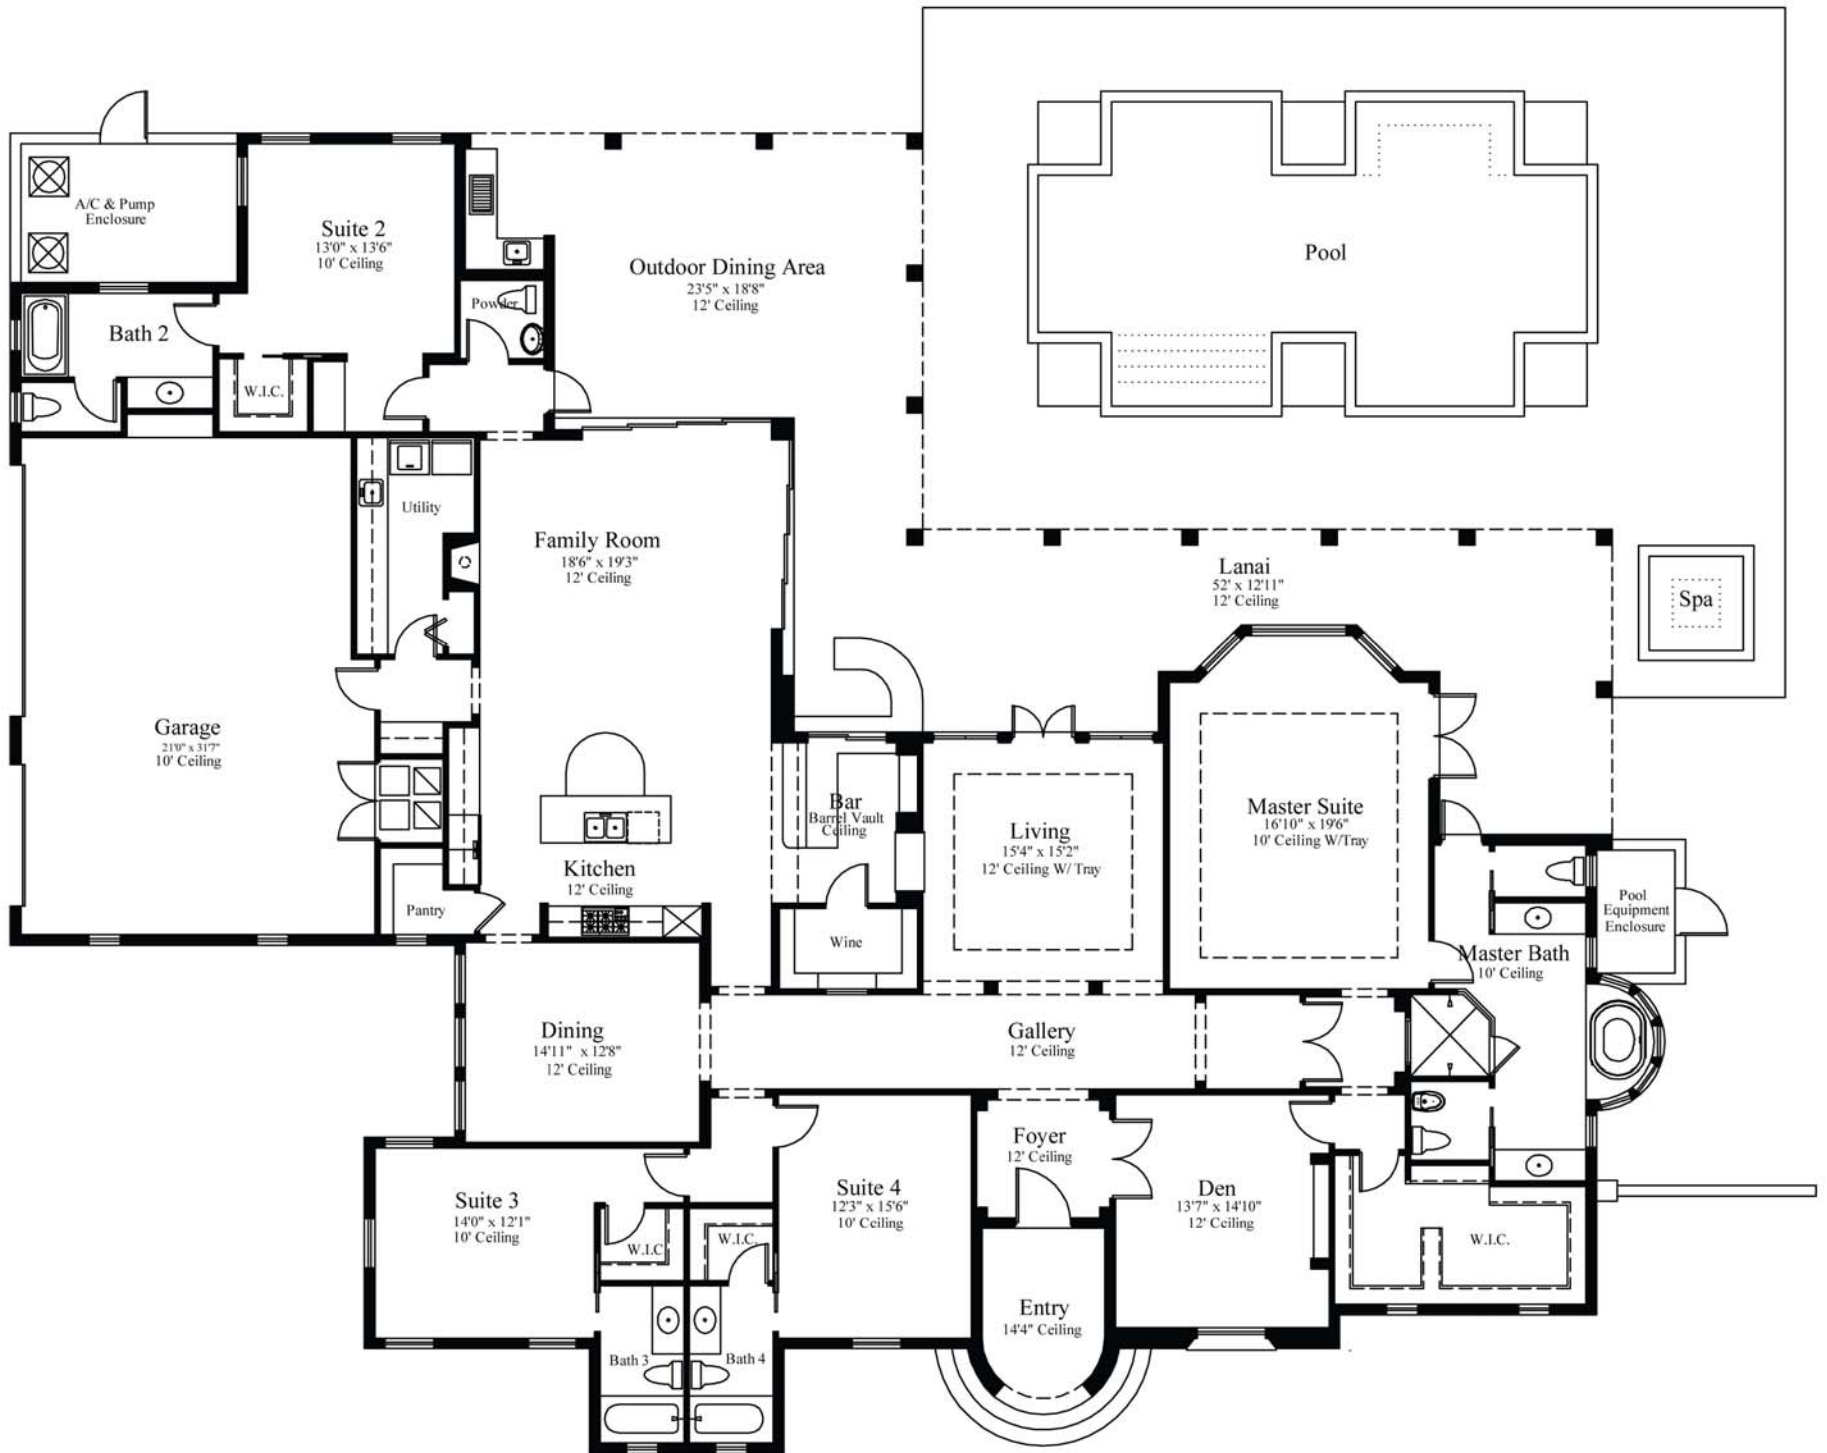

MAIN LEVEL

Fabulous Mediterranean – Spanish Revival architectural styling in this beautiful single-story masterpiece featuring gracious entry foyer, formal living, wine cellar with bar and pass-thru window to lanai, formal dining room, den, 4 bedrooms with private baths, pool/guest bath. Sensational outdoor living area features large dining area and optional kitchen, pool and spa. Full 3-car side entry garage.

AREA CALCULATIONS

Total A/C:	4003 S.F.
Lanai:	1202 S.F.
Entry:	91 S.F.
Garage:	750 S.F.
Total Area:	6046 S.F.